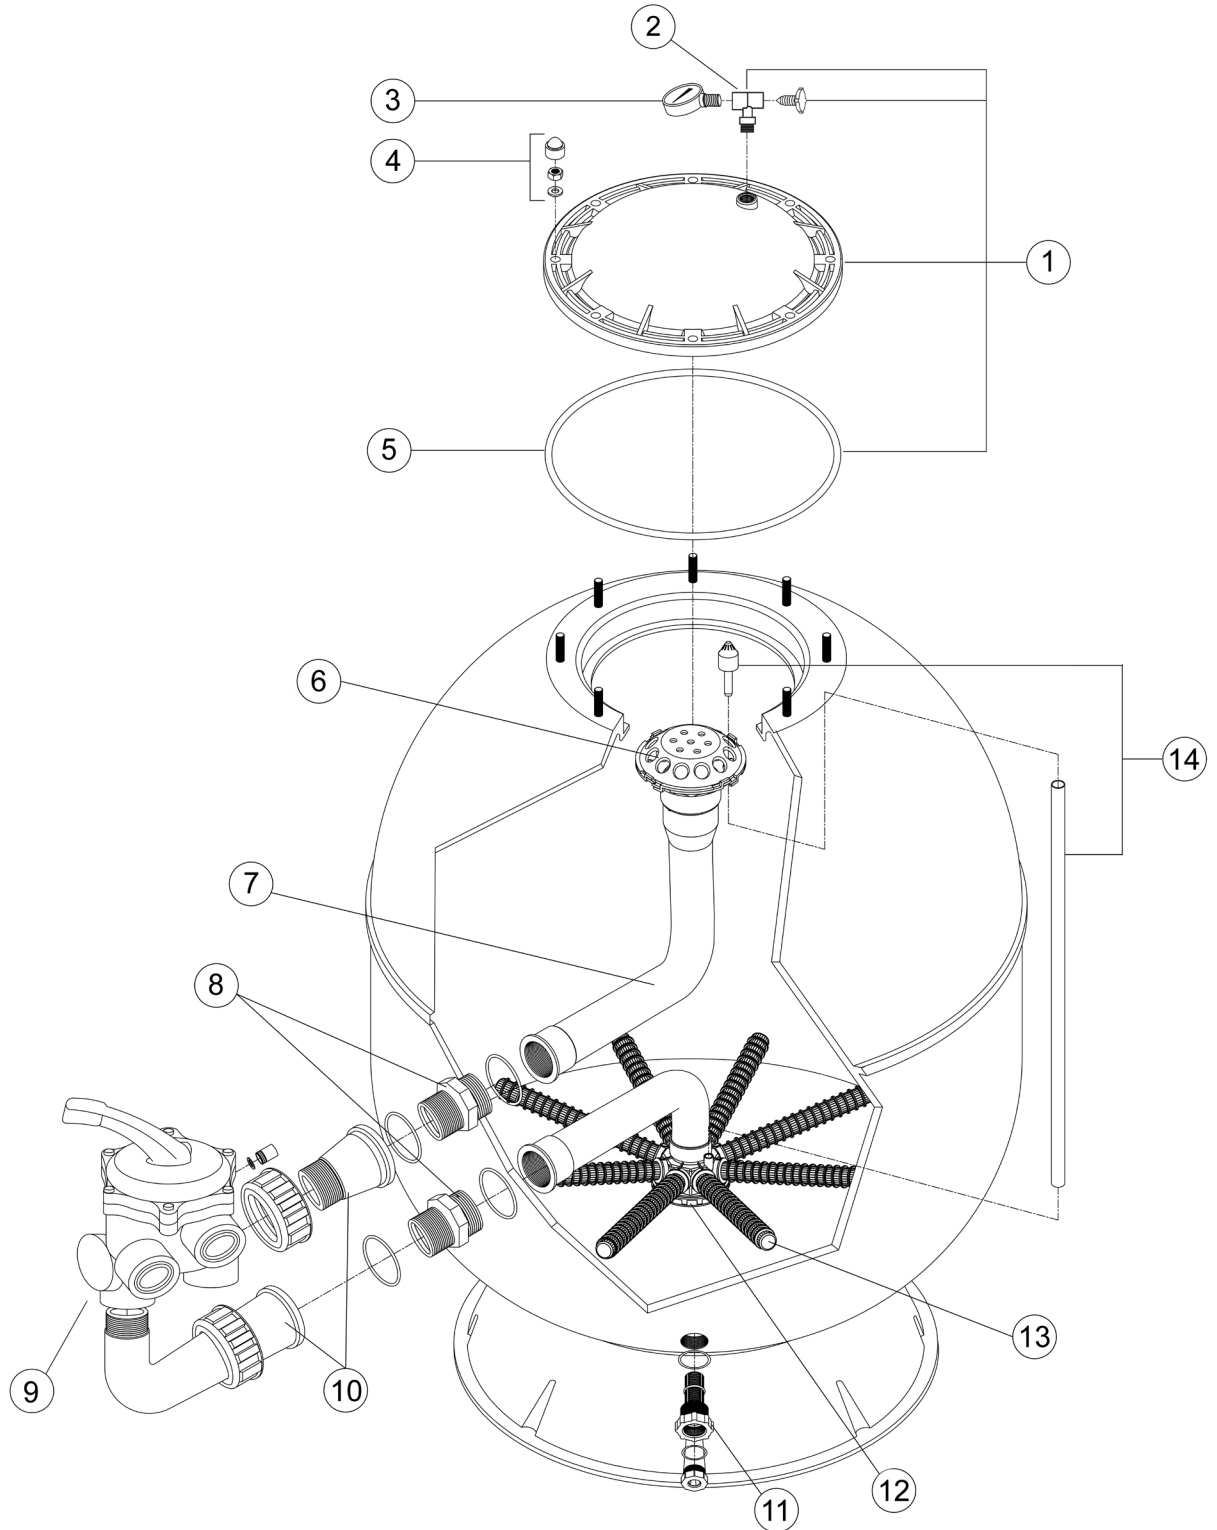

Boreal - Media Filter

Spare Parts

Position	Description	Reference
1	Lid set	R0804600
2	T-shape adaptor + seal + air relief kit	R0804900
3	Pressure gauge 3 bar	R0596500
4	Screws & caps set	R0674100
5	Lid Oring kit (x5)	R0805000
6	Diffuser	R0674400
7	D400 Diffuser elbow	R0674500
	D520 Diffuser elbow	R0597400
	D640 Diffuser elbow	R0597500
	D760 Diffuser elbow	R0597600
	D900 Diffuser elbow	R0597700
8	1 ½" threaded union set	R0598200
	2" threaded union set	R0598300
9	7-way multiport valve 1 ½"	R0596300
	7-way multiport valve 2"	R0596400
10	1 ½" union piping set	R0596900
	2" union piping set	R0597000
11	Drain plug set	R0596800
12	D400 Collector elbow	R0674600
	D520 Collector elbow	R0597800
	D640 Collector elbow	R0597900
	D760 Collector elbow	R0598000
	D900 Collector elbow	R0598100
13	Laterals 400	R0674700
	Laterals 520	R0597100
	Laterals 640	R0597200
	Laterals 760	R0804700
	Laterals 900	R0597300
14	Air relief tube & nozzle	R0804800