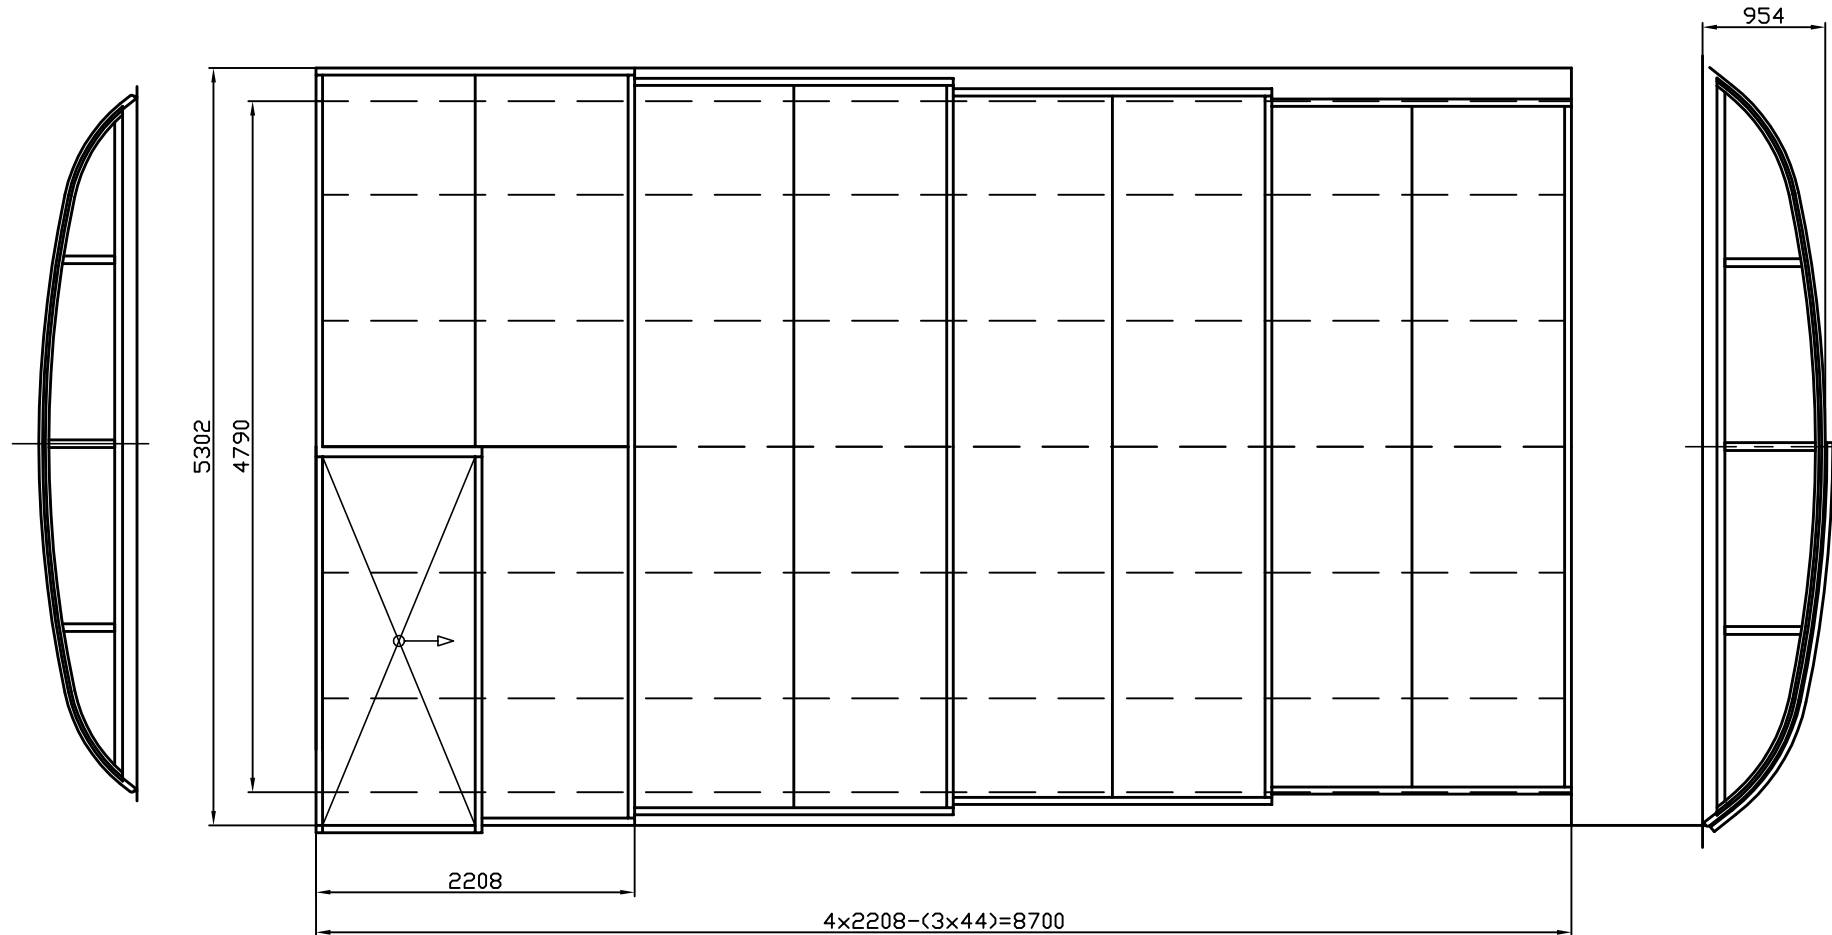

Nova Comfort 4x8

NOT TO SCALE

A=5302 mm (outer rail measurement)
 B=4790 mm (inner rail measurement)
 C=2208 mm (length of one segment)
 D=8700 mm (overall length of the enclosure)
 E=44 mm (overlap of the segments)
 F=954 mm (outer height of the largest segment)

Front wall: removable in one piece with 100 mm rubber
 End wall: removable in one piece with 100 mm rubber

Rails: 4-parts, 256 mm each side (height: 12 mm)

Colour: silver anodised