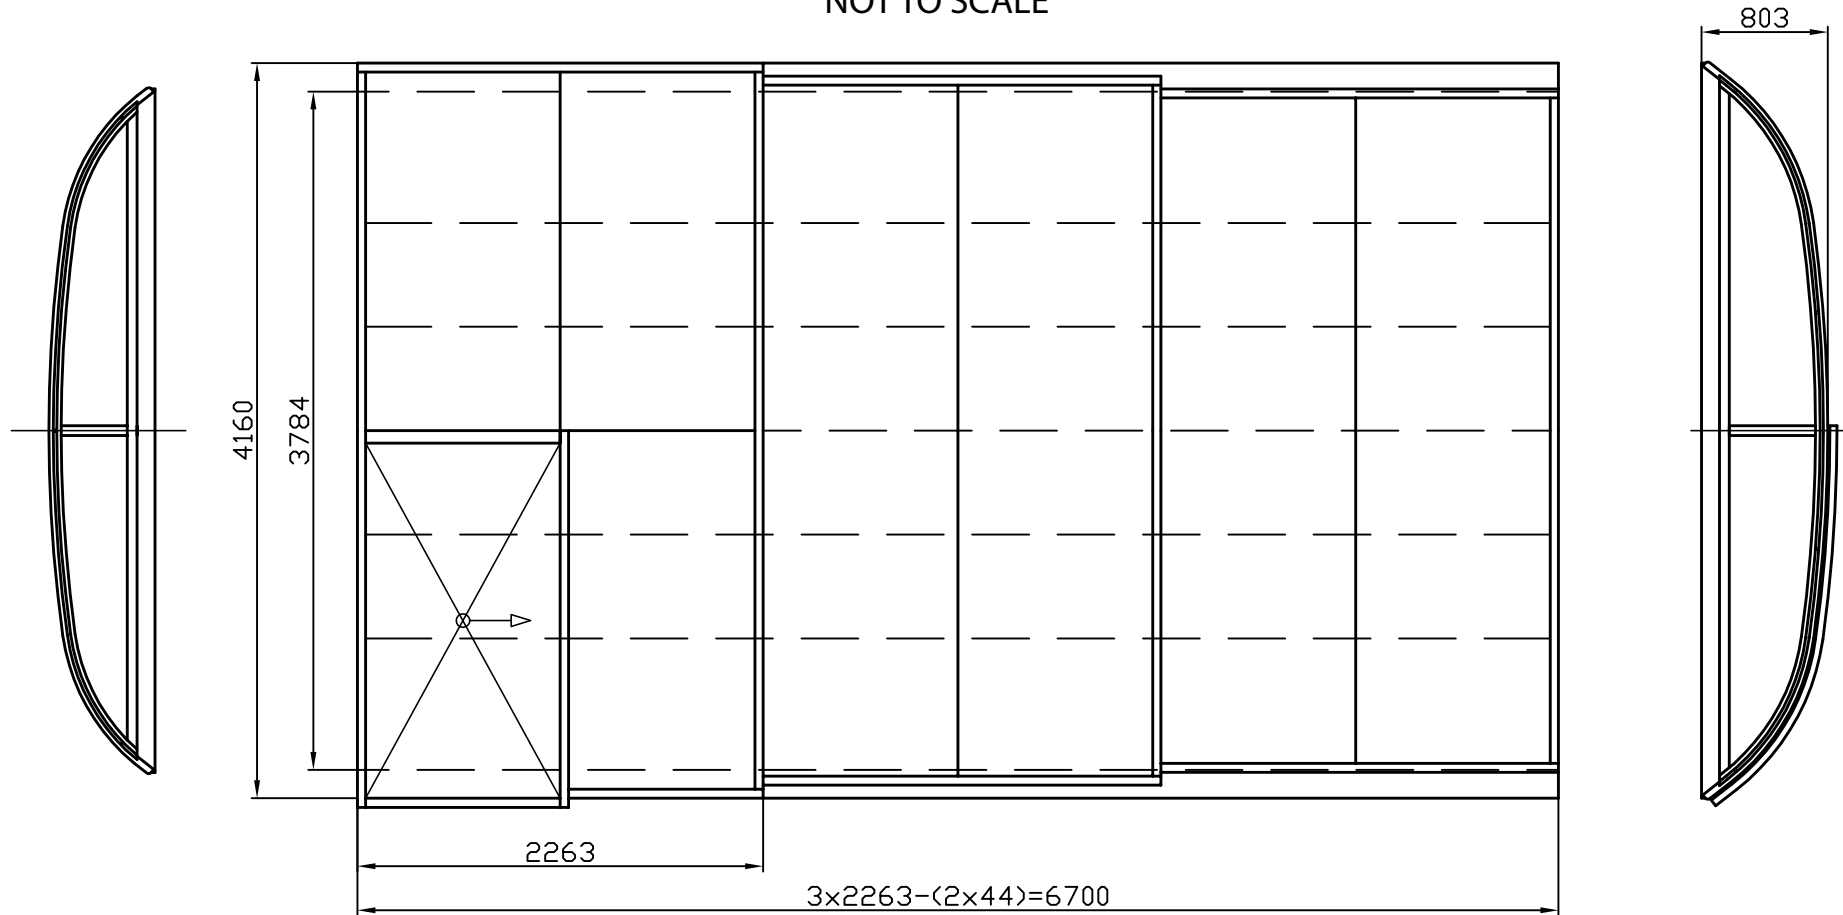

## Nova Comfort 3x6

NOT TO SCALE

A=4160 mm (outer rail measurement)  
 B=3784 mm (inner rail measurement)  
 C=2263 mm (length of one segment)  
 D=6700 mm (overall length of the enclosure)  
 E=44 mm (overlap of the segments)  
 F=803 mm (outer height of the largest segment)

Front wall: removable in one piece with 100 mm rubber  
 End wall: removable in one piece with 100 mm rubber

Rails: 3-parts, 188 mm each side (height: 12 mm)

Colour: silver anodised