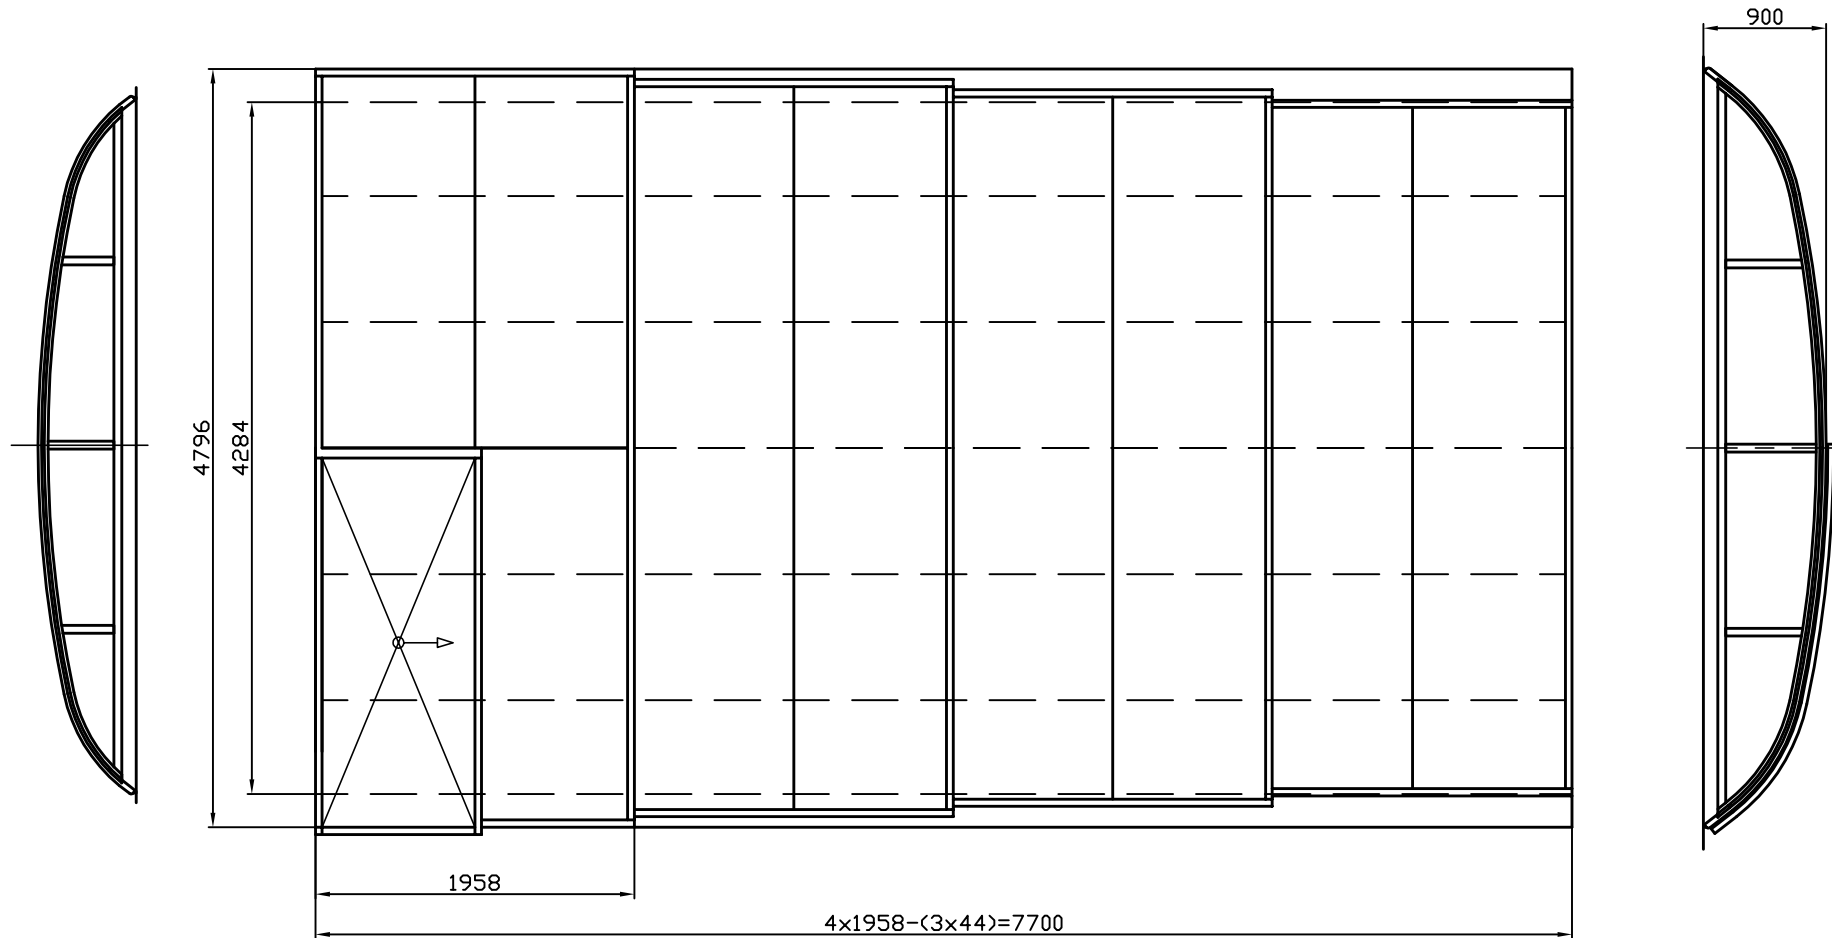

Nova Comfort 3,5x7

NOT TO SCALE

- A=4796 mm (outer rail measurement)
- B=4284 mm (inner rail measurement)
- C=1958 mm (length of one segment)
- D=7700 mm (overall length of the enclosure)
- E=44 mm (overlap of the segments)
- F=900 mm (outer height of the largest segment)

Front wall: removable in one piece with 100 mm rubber
 End wall: removable in one piece with 100 mm rubber

Rails: 4-parts, 256 mm each side (height: 12 mm)

Colour: silver anodised