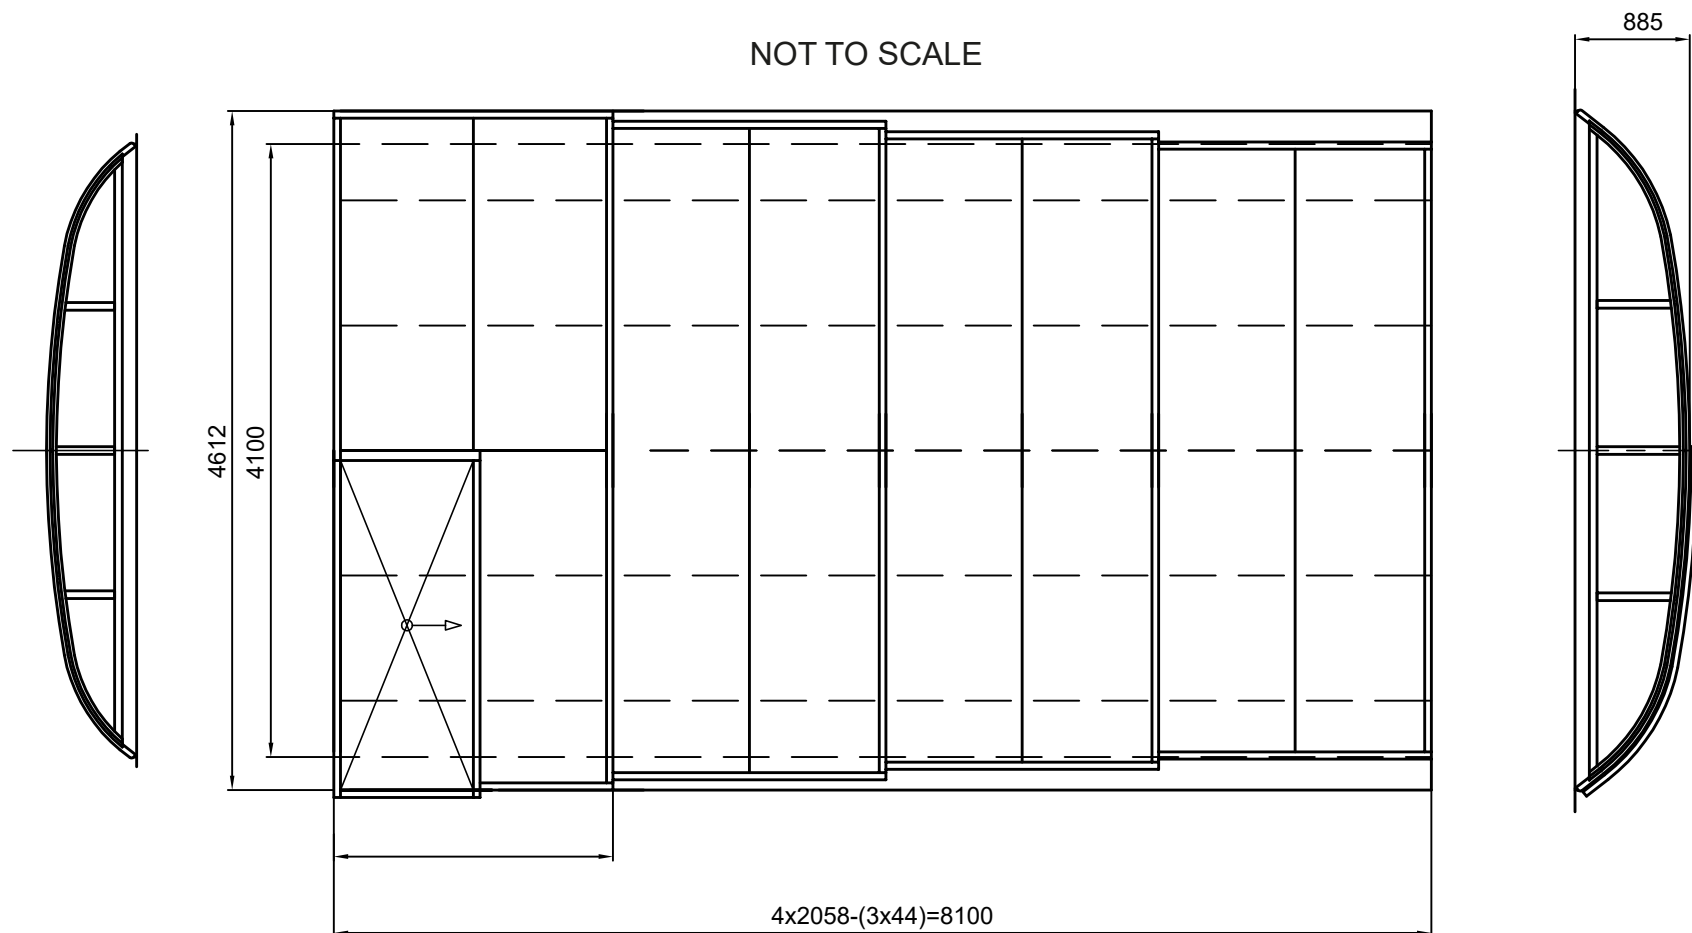

.....
Signature, stamp

GULLBERG *GJ* JANSSON

Nova Comfort 4x8 utan sarg

NOT TO SCALE

4100 mm - inner rail width
4612 mm - outer rail width
8100 mm - enclosure length
885 mm - (outer height of the largest segment **excl** door +/-15 mm tolerance)
950 mm - (outer height of the largest segment **incl** door +/-15 mm tolerance)
2058 mm - segment length
44 mm - segment overlap

Front wall: removable in 1 piece, with 100 mm rubber
End wall: removable in 1 piece, with 100 mm rubber

Rails: 4-part, super flat (12 mm), 256 mm both sides
Glazing: 3 mm clear or 6 mm thermo
Colour: silver anodised or anthracite grey (RAL 7016)