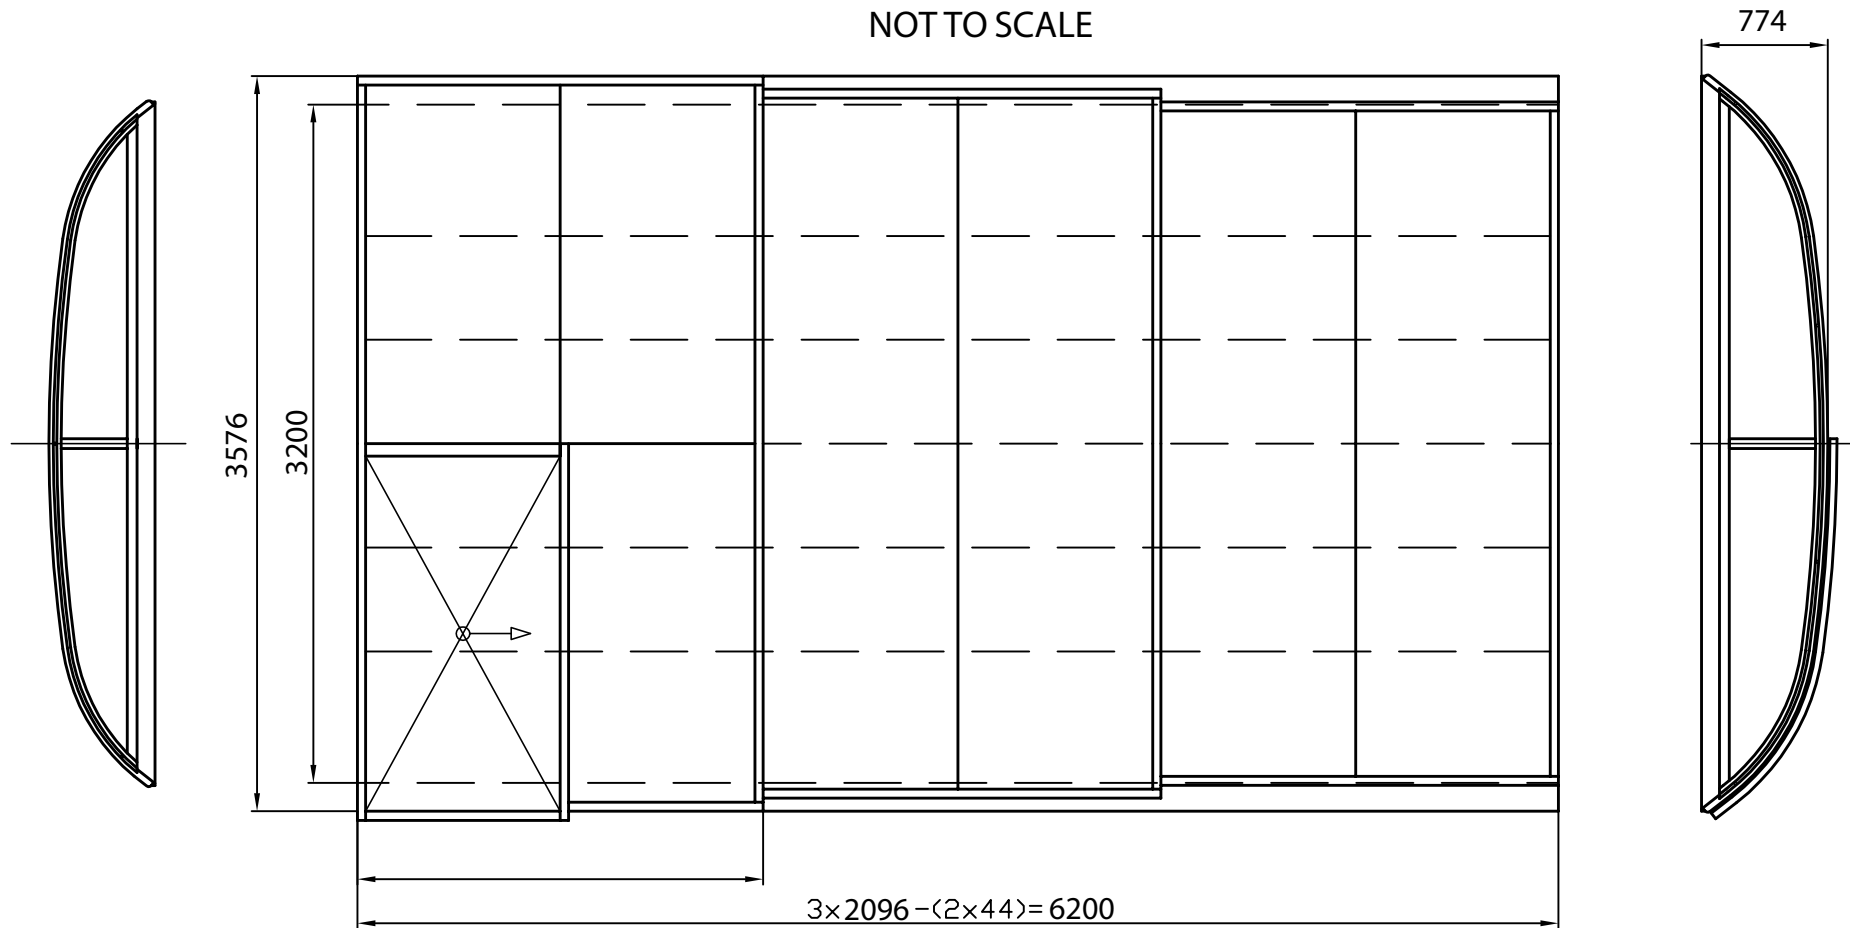

Nova Comfort 3x6 utan sarg

NOT TO SCALE

- A=3576 mm (outer rail measurement)
- B=3200 mm (inner rail measurement)
- C=2096 mm (length of one segment)
- D=6200 mm (overall length of the enclosure)
- E=44 mm (overlap of the segments)
- F=774mm (outer height of the largest segment **excl** door)
- G= 839 mm (outer height of the largest segment **incl** door)

Front wall: removable in one piece with 100 mm rubber

End wall: removable in one piece with 100 mm rubber

Rails: 3-parts, 188 mm each side (height: 12 mm)

Colour: structured