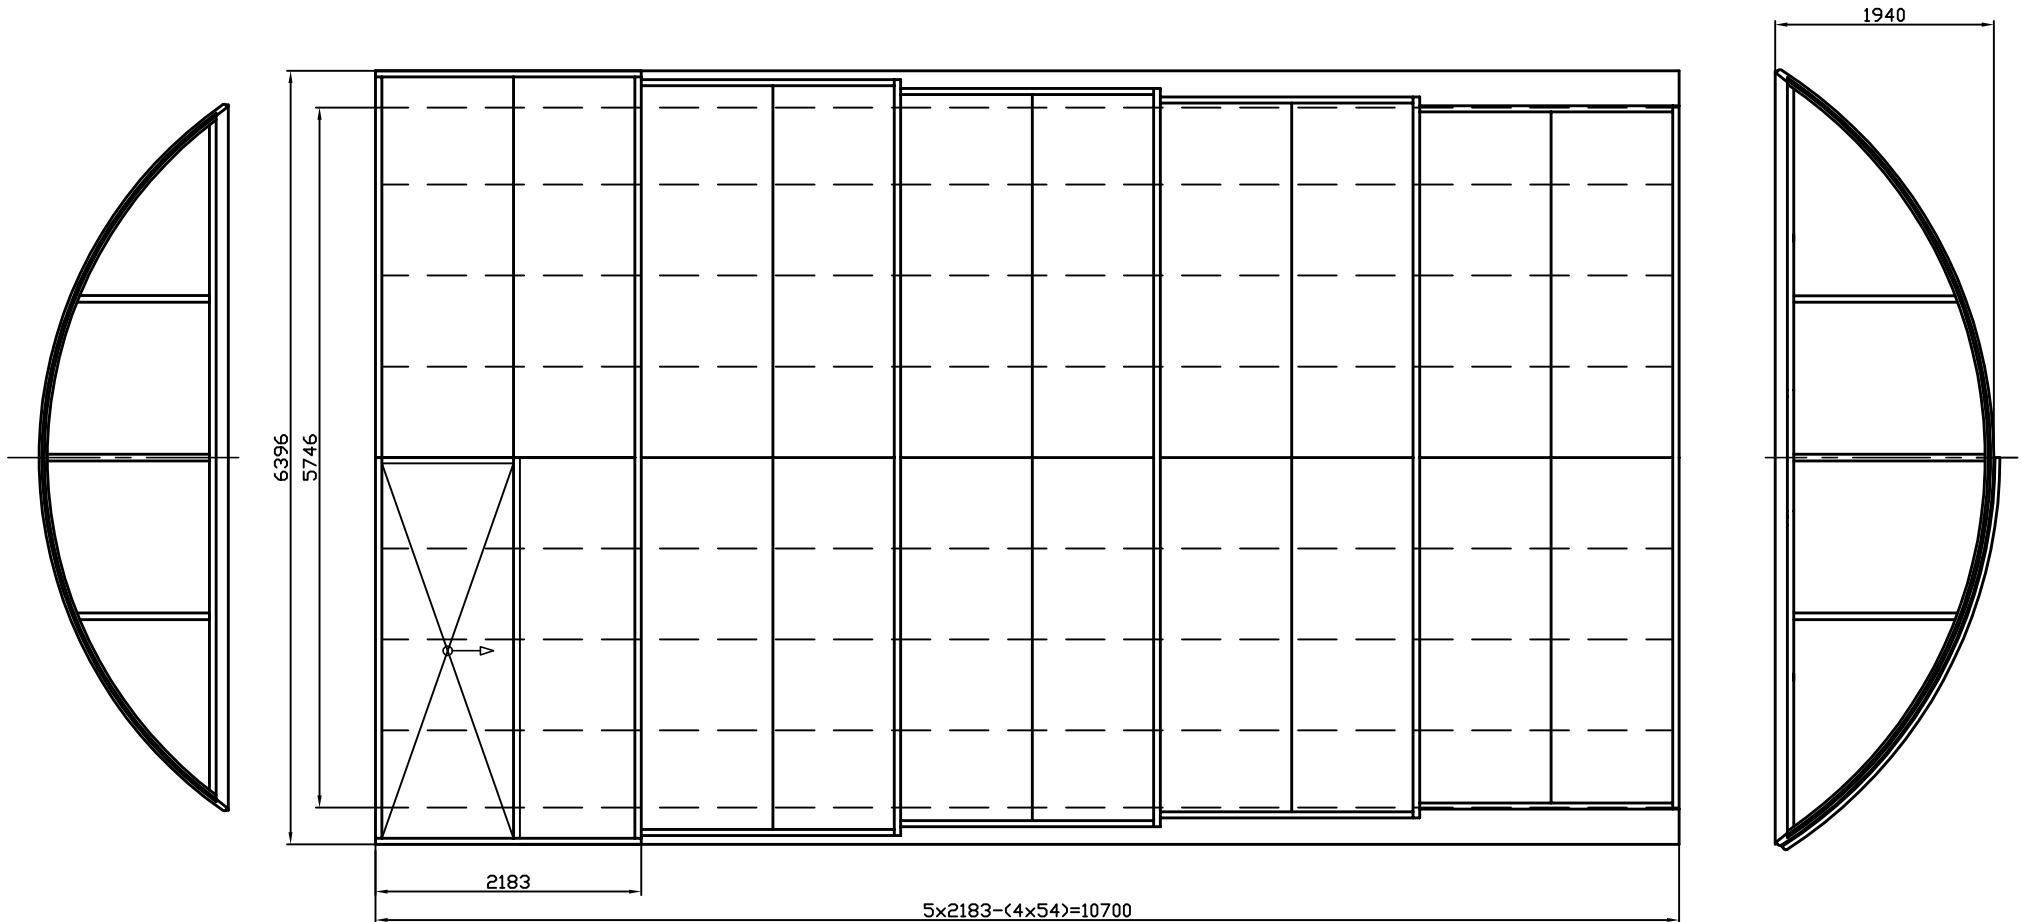

.....
Signature, stamp

GULLBERG *GJ* JANSSON

"M5"

NOT TO SCALE

5746 mm - inner rail width
6396 mm - outer rail width
10700 mm - enclosure length
1940 mm - enclosure height (+/-15 mm tolerance)
2183 mm - segment length
54 mm - segment overlap

Front wall: **fixed**, with 100 mm rubber
End wall: **fixed**, with 100 mm rubber

Rails: 5-part, super flat (12 mm), 325 mm both sides
Glazing: 3 mm clear or 6 mm thermo
Colour: silver anodised or anthracite grey (RAL 7016)