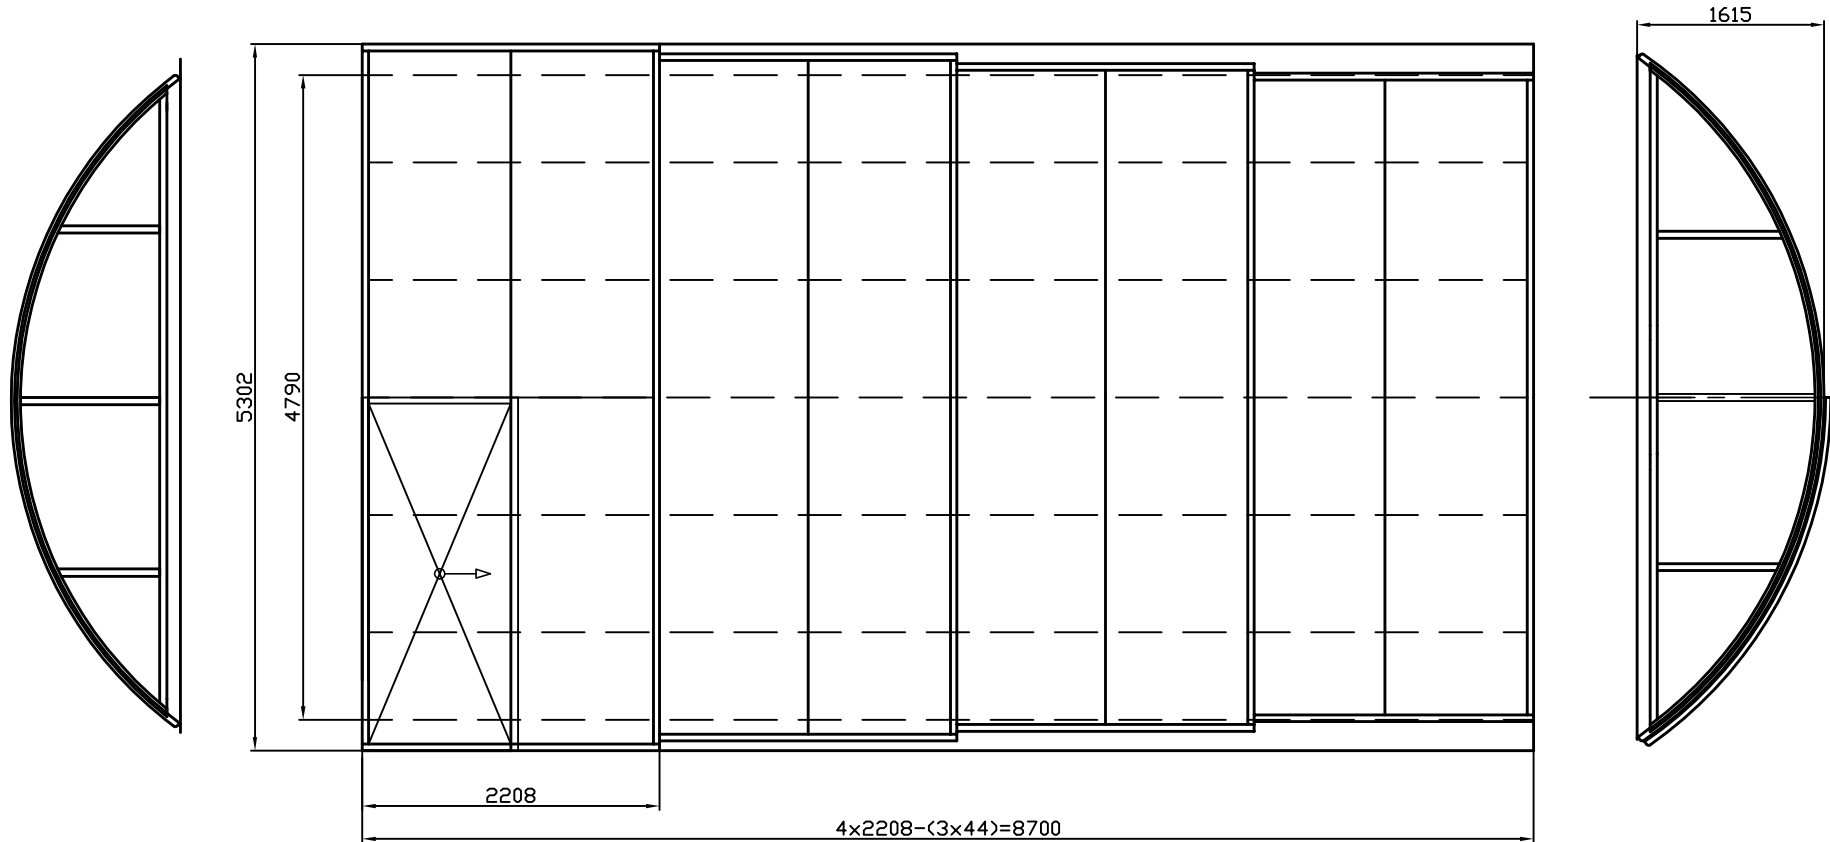

.....
Signature, stamp

GULLBERG *GJ* JANSSON

"M4"

NOT TO SCALE

4790 mm - inner rail width
5302 mm - outer rail width
8700 mm - enclosure length
1615 mm - enclosure height (+/-15 mm tolerance)
2208 mm - segment length
44 mm - segment overlap

Front wall: removable in 1 piece, with 100 mm rubber
End wall: removable in 1 piece, with 100 mm rubber

Rails: 4-part, super flat (12 mm), 256 mm both sides
Glazing: 3 mm clear or 6 mm thermo
Colour: silver anodised or anthracite grey (RAL 7016)