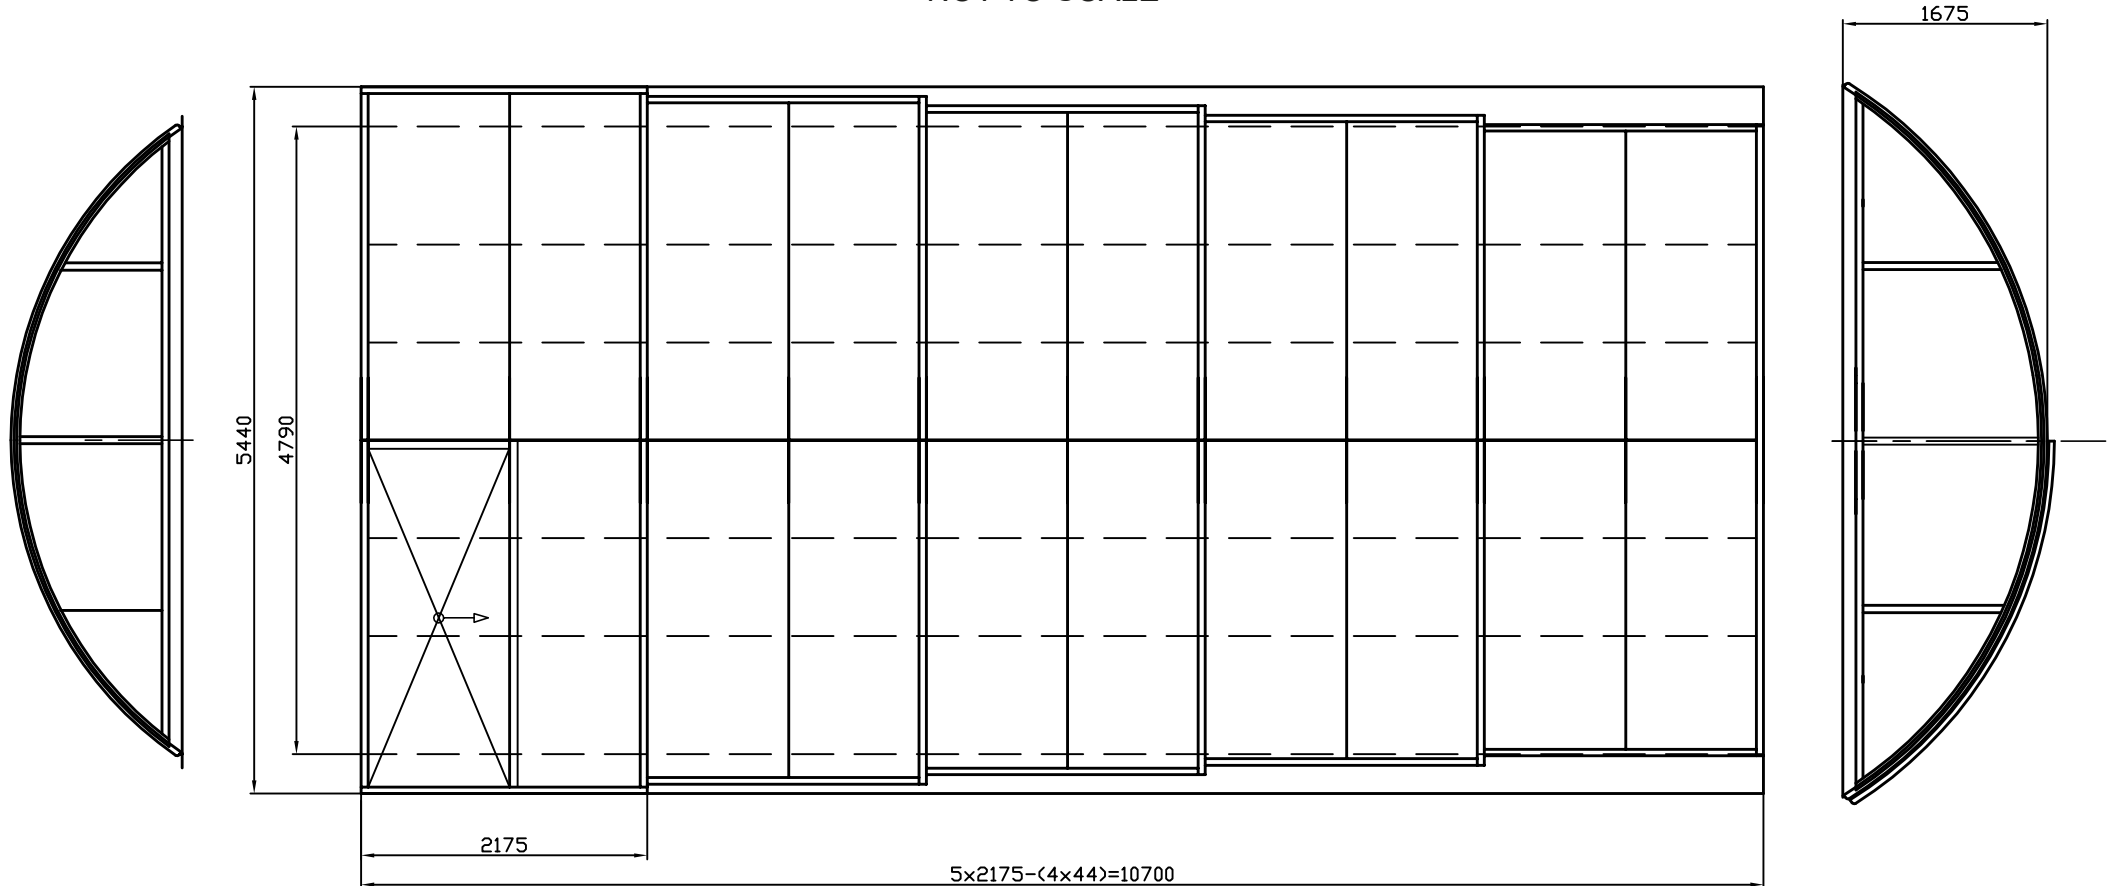

.....
Signature, stamp

GULLBERG *GJ* JANSSON

"M4/5"

NOT TO SCALE

4790 mm - inner rail width
5440 mm - outer rail width
10700 mm - enclosure length
1675 mm - enclosure height (+/-15 mm tolerance)
2175 mm - segment length
44 mm - segment overlap

Front wall: removable in 1 piece, with 100 mm rubber
End wall: removable in 1 piece, with 100 mm rubber

Rails: 5-part, super flat (12 mm), 325 mm both sides
Glazing: 3 mm clear or 6 mm thermo
Colour: silver anodised or anthracite grey (RAL 7016)