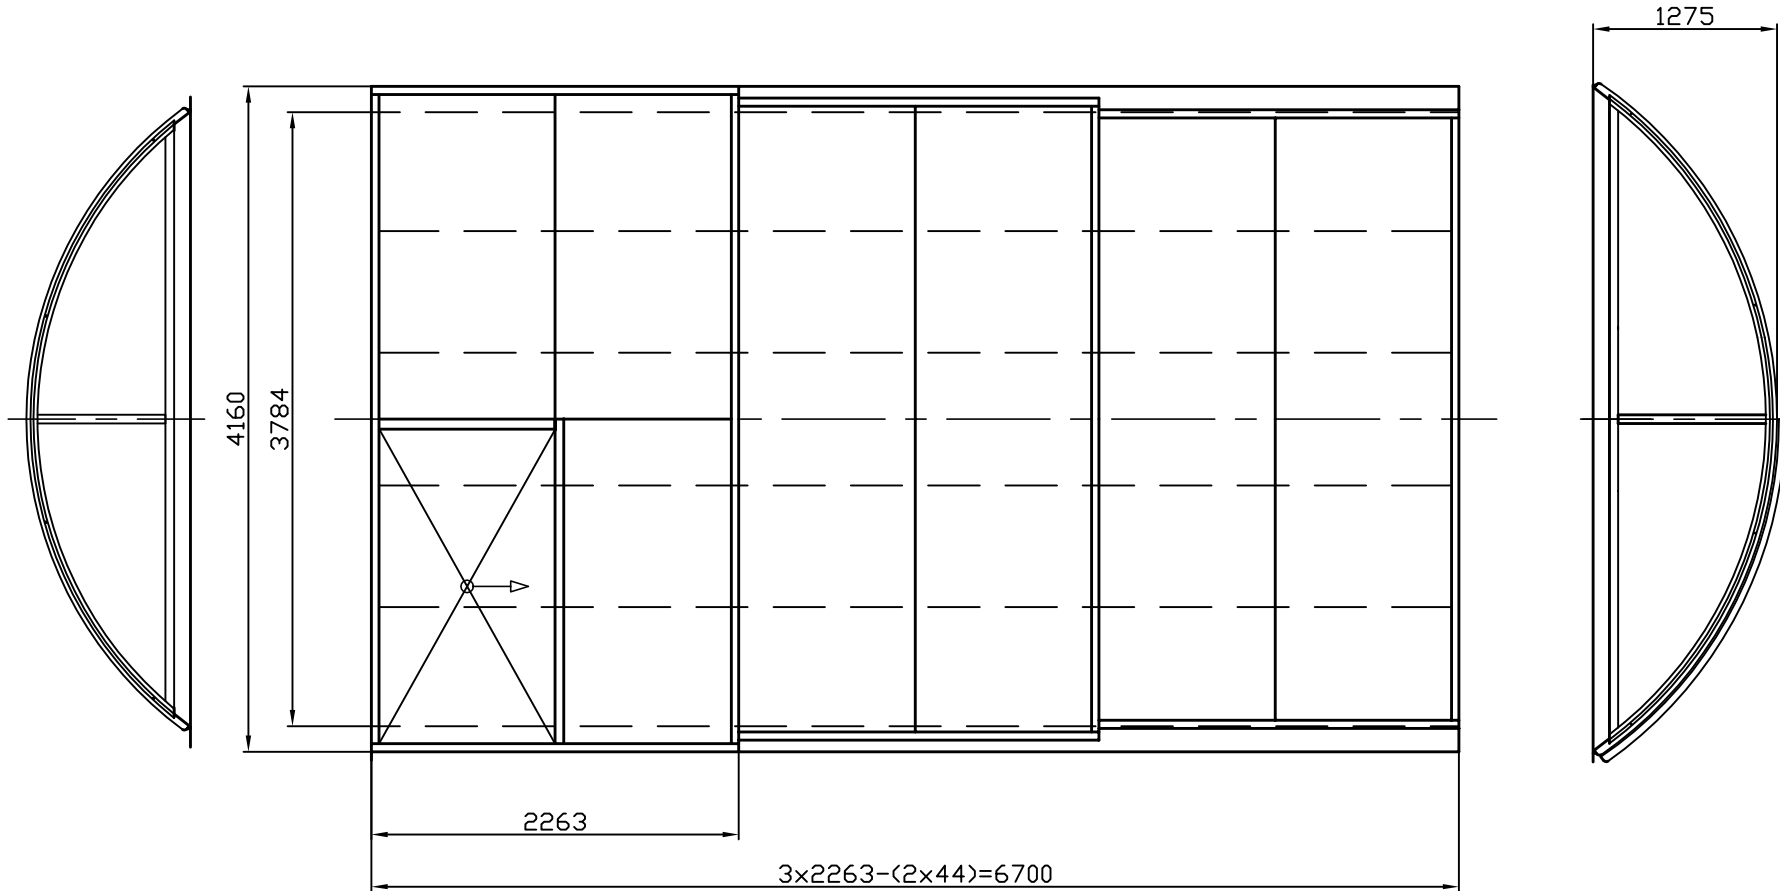

.....
Signature, stamp

GULLBERG *GJ* JANSSON

"M3"

NOT TO SCALE

3784 mm - inner rail width
4160 mm - outer rail width
6700 mm - enclosure length
1275 mm - enclosure height (+/-15 mm tolerance)
2263 mm - segment length
44 mm - segment overlap

Front wall: removable in 1 piece, with 100 mm rubber
End wall: removable in 1 piece, with 100 mm rubber

Rails: 3-part, super flat (12 mm), 188 mm both sides
Glazing: 3 mm clear or 6 mm thermo
Colour: silver anodised or anthracite grey (RAL 7016)