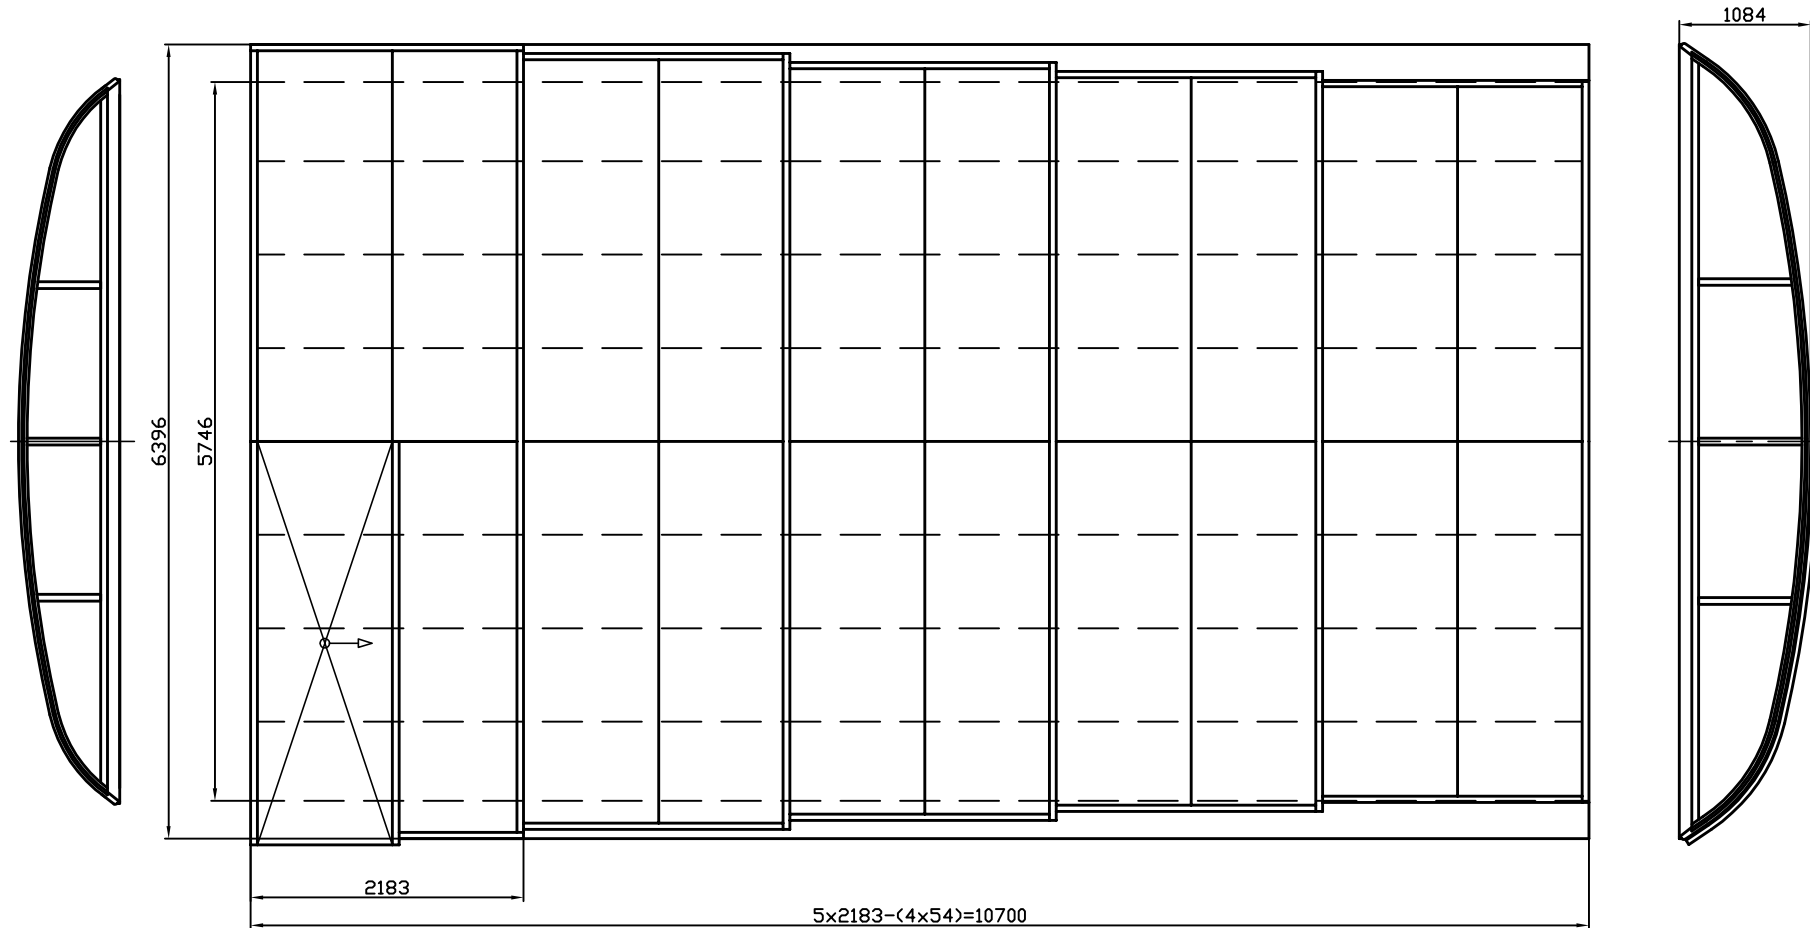

Nova Comfort 5x10

NOT TO SCALE

A=6396 mm (outer rail measurement)
 B=5746 mm (inner rail measurement)
 C=2183 mm (length of one segment)
 D=10700 mm (overall length of the enclosure)
 E=54 mm (overlap of the segments)
 F=1084 mm (outer height of the largest segment)

Front wall: removable in one piece with 100 mm rubber
 End wall: removable in one piece with 100 mm rubber

Rails: 5-parts, 325 mm each side (height: 12 mm)

Colour: silver anodised