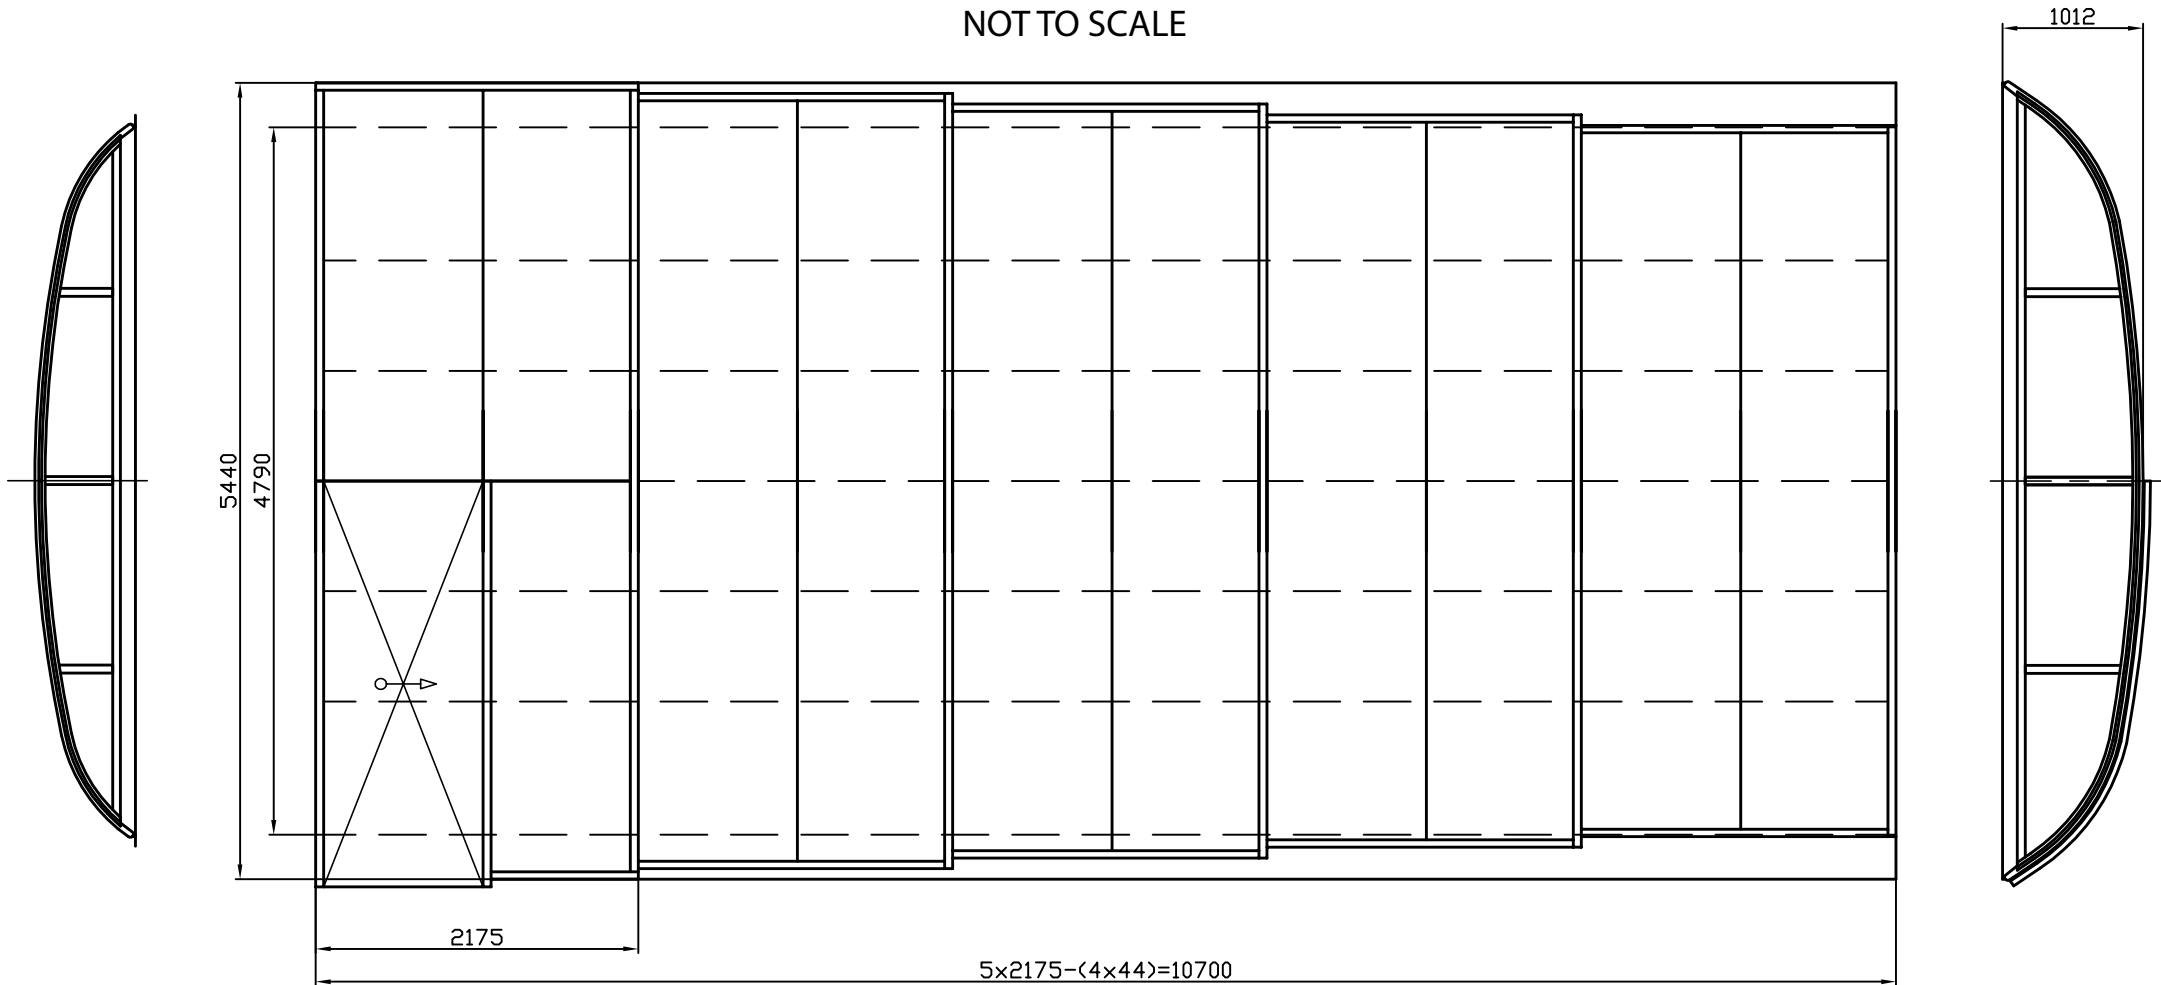

Nova Comfort 4x10

NOT TO SCALE

- A=5440 mm (outer rail measurement)
- B=4790 mm (inner rail measurement)
- C=2175 mm (length of one segment)
- D=10700 mm (overall length of the enclosure)
- E=44 mm (overlap of the segments)
- F=1012 mm (outer height of the largest segment)

Front wall: removable in one piece with 100 mm rubber
 End wall: removable in one piece with 100 mm rubber

Rails: 5-parts, 325 mm each side (height: 12 mm)

Colour: silver anodised