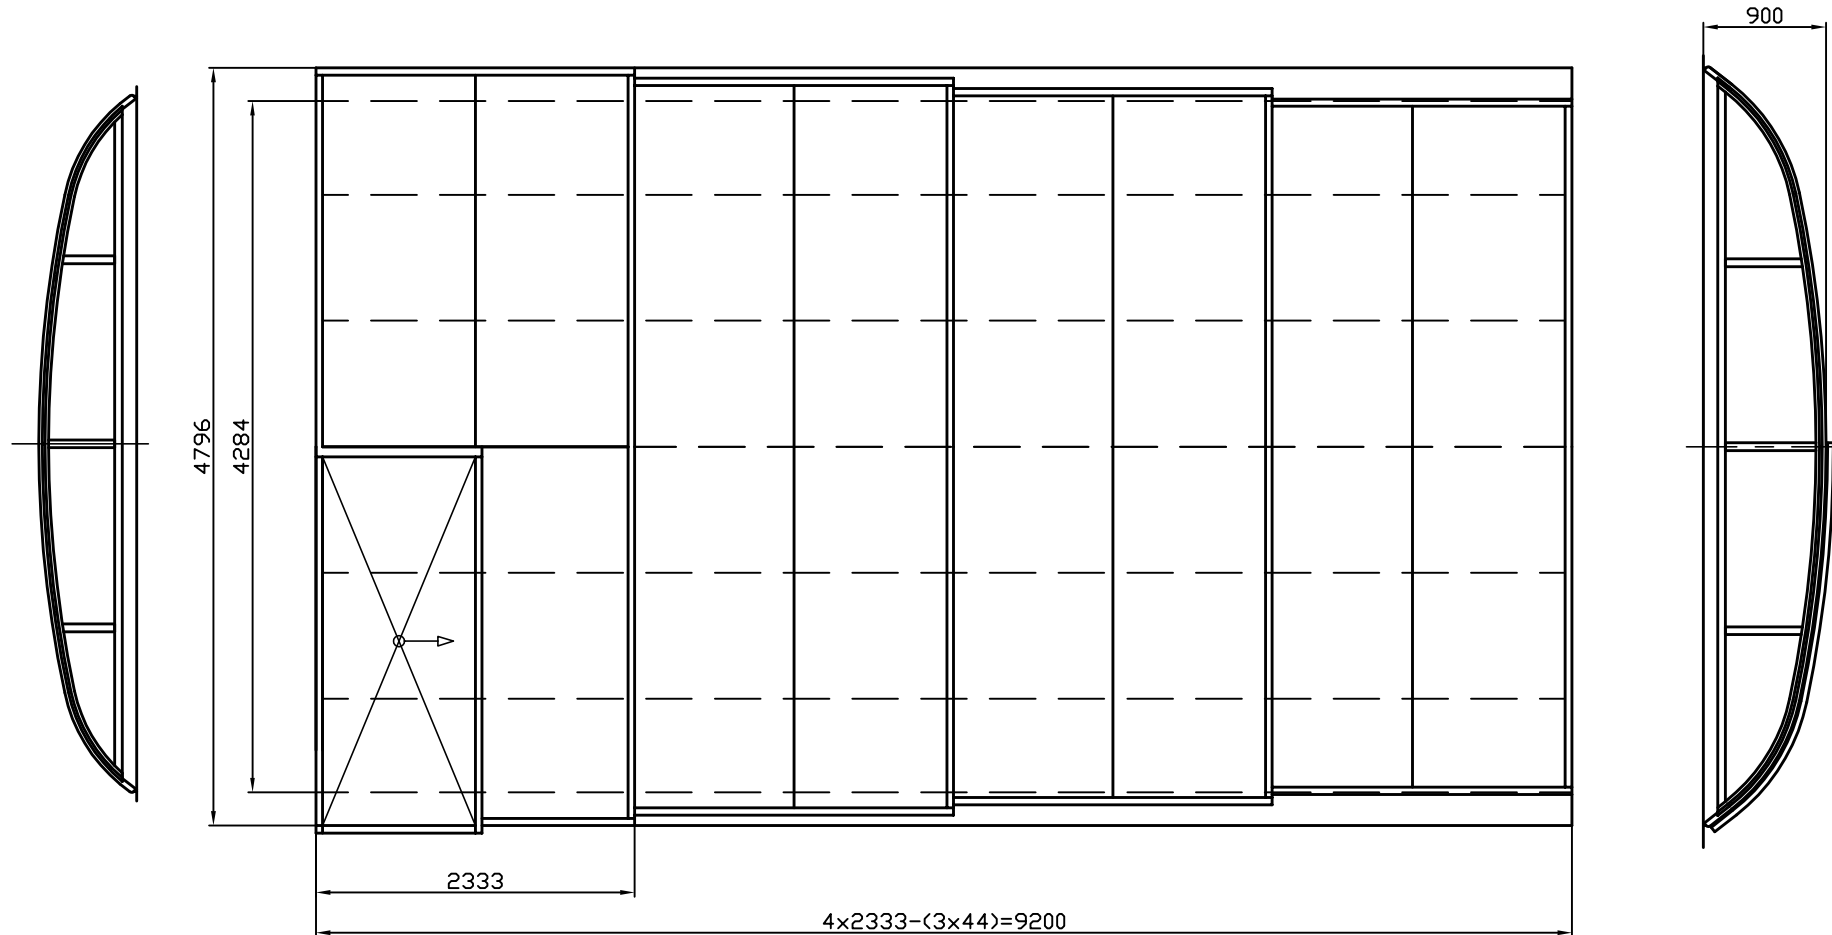

**Nova Comfort 3,5x8,5**

NOT TO SCALE

- A=4796 mm (outer rail measurement)
- B=4284 mm (inner rail measurement)
- C=2333 mm (length of one segment)
- D=9200 mm (overall length of the enclosure)
- E=44 mm (overlap of the segments)
- F=900 mm (outer height of the largest segment)

Front wall: removable in one piece with 100 mm rubber  
 End wall: removable in one piece with 100 mm rubber

Rails: 4-parts, 256 mm each side (height: 12 mm)

Colour: silver anodised